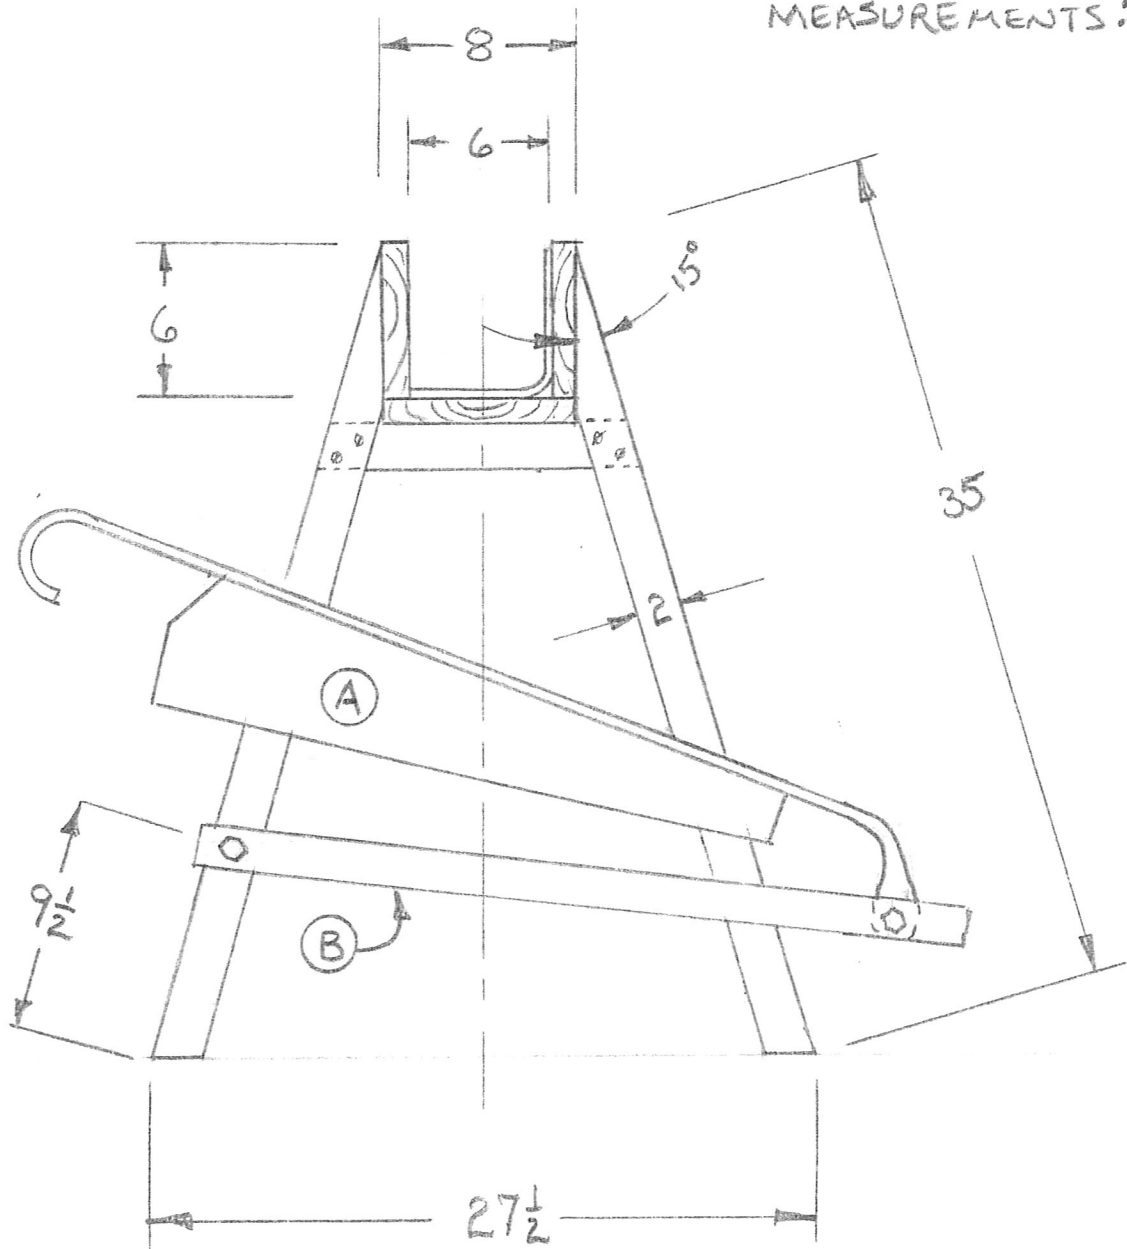

WOOD SAW BLADE FODDER CHOPPER

BY: ROB & ZACHARIAS, TILLERS INTERNATIONAL
JULY, 2010

SCALE: $\frac{1}{8}$

MEASUREMENTS: INCHES

SAW BLADE FODDER CHOPPER - TILLERS

SIDE VIEW

BACK VIEW

SAW BLADE FODDER CHOPPER

① BLADE DETAIL SCALE: 1/4

INCHES

SAW BLADE FODDER CHOPPER

BLADE PIVOT ARM (B)

SCALE: $\frac{1}{4}$

INCHES