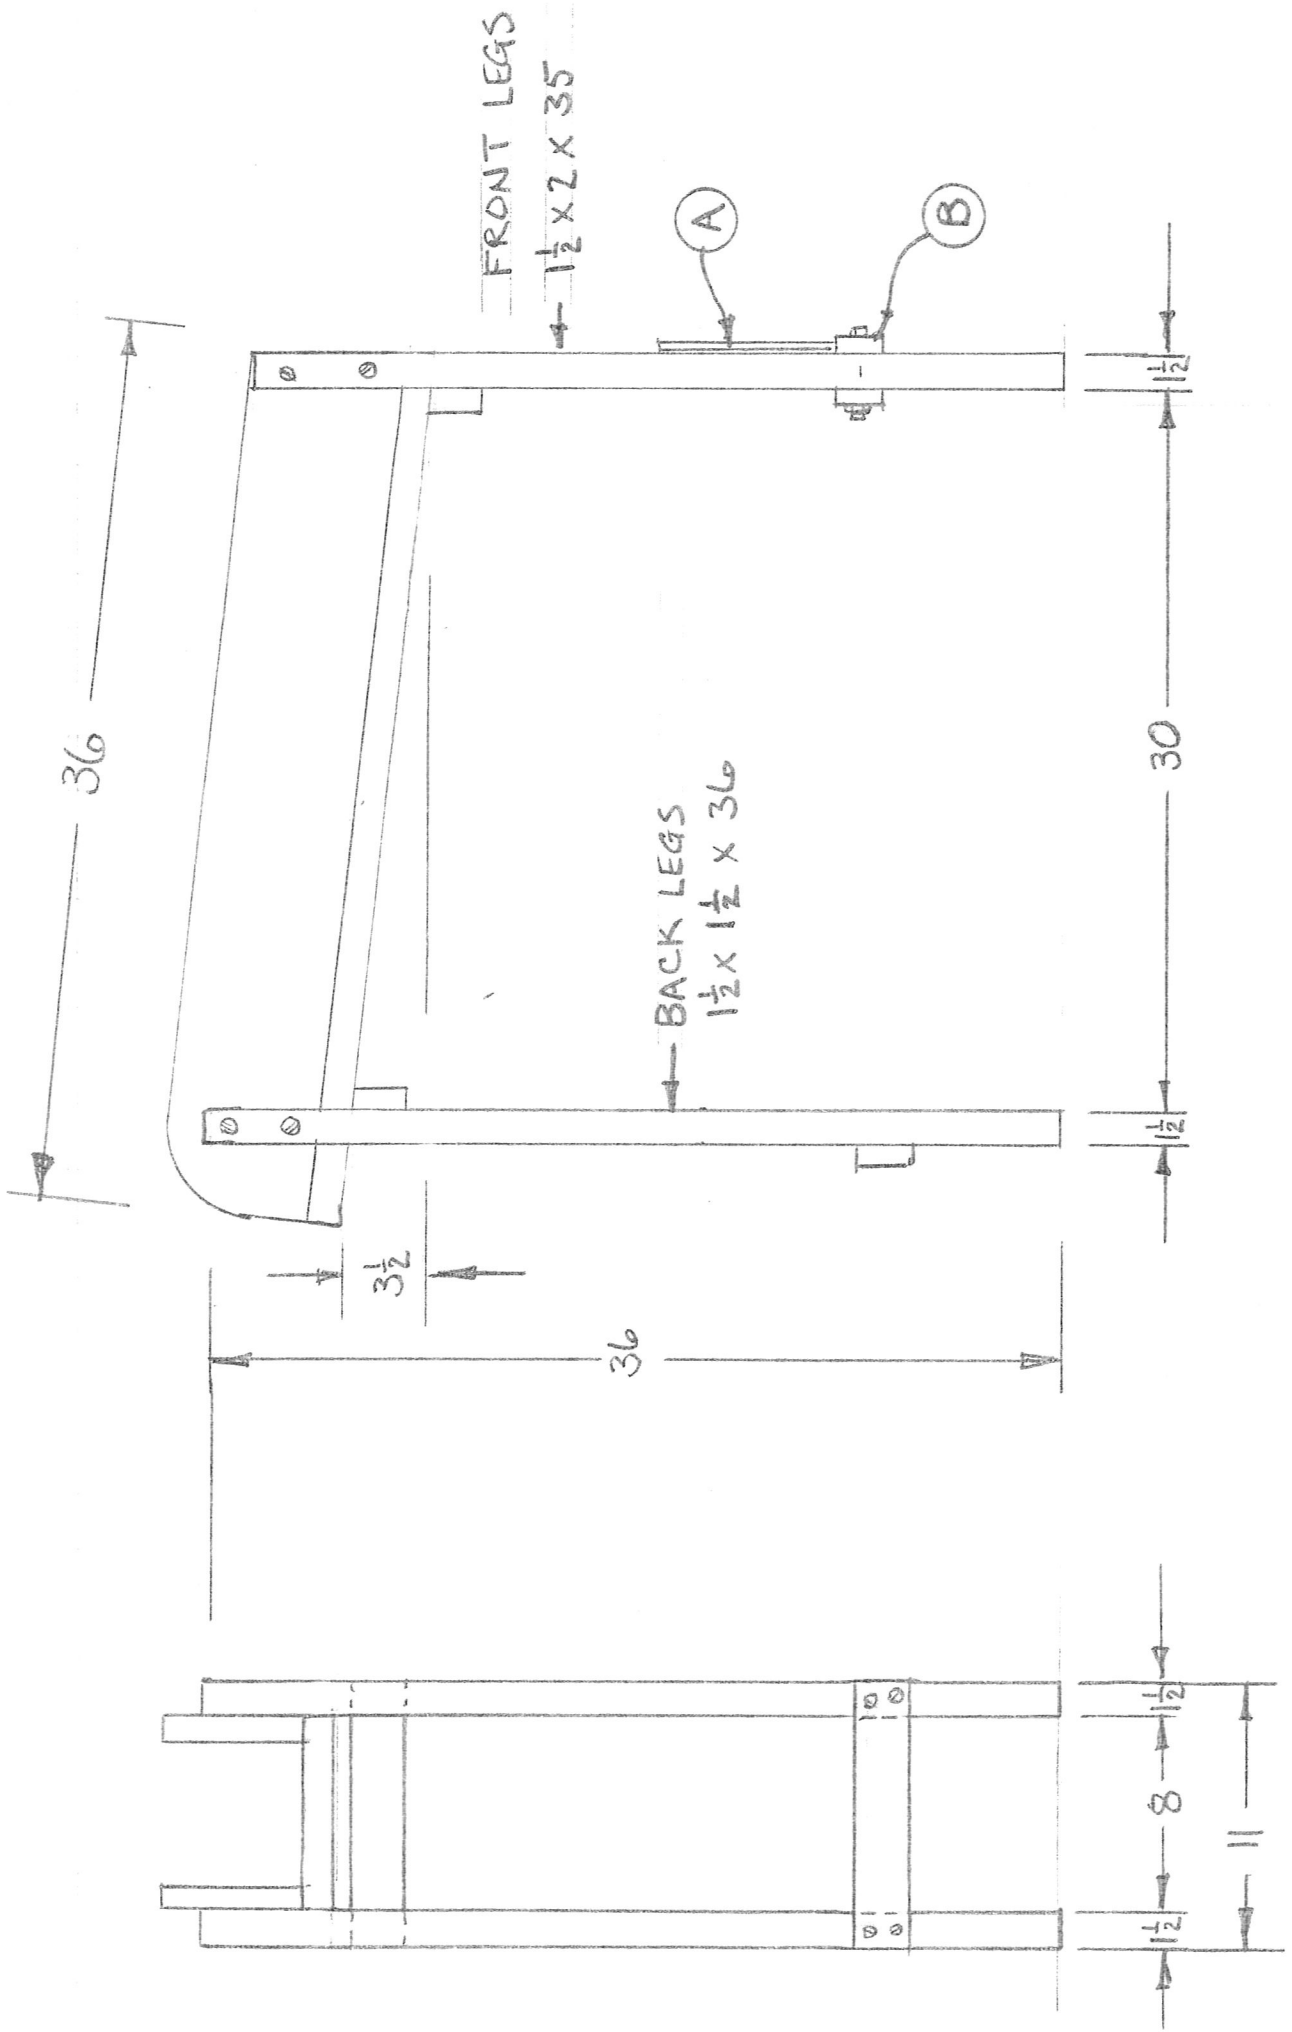

WOOD SAW BLADE FODDER CHOPPER

BY: ROB & ZACHARIAS, TILLERS INTERNATIONAL
JULY, 2010

SCALE: $\frac{1}{8}$

MEASUREMENTS: INCHES

SAW BLADE FODDER CHOPPER - TILLERS

SIDE VIEW

BACK VIEW

SAW BLADE FODDER CHOPPER

① BLADE DETAIL SCALE: 1/4

INCHES

SAW BLADE FODDER CHOPPER

BLADE PIVOT ARM (B)

SCALE: $\frac{1}{4}$

INCHES