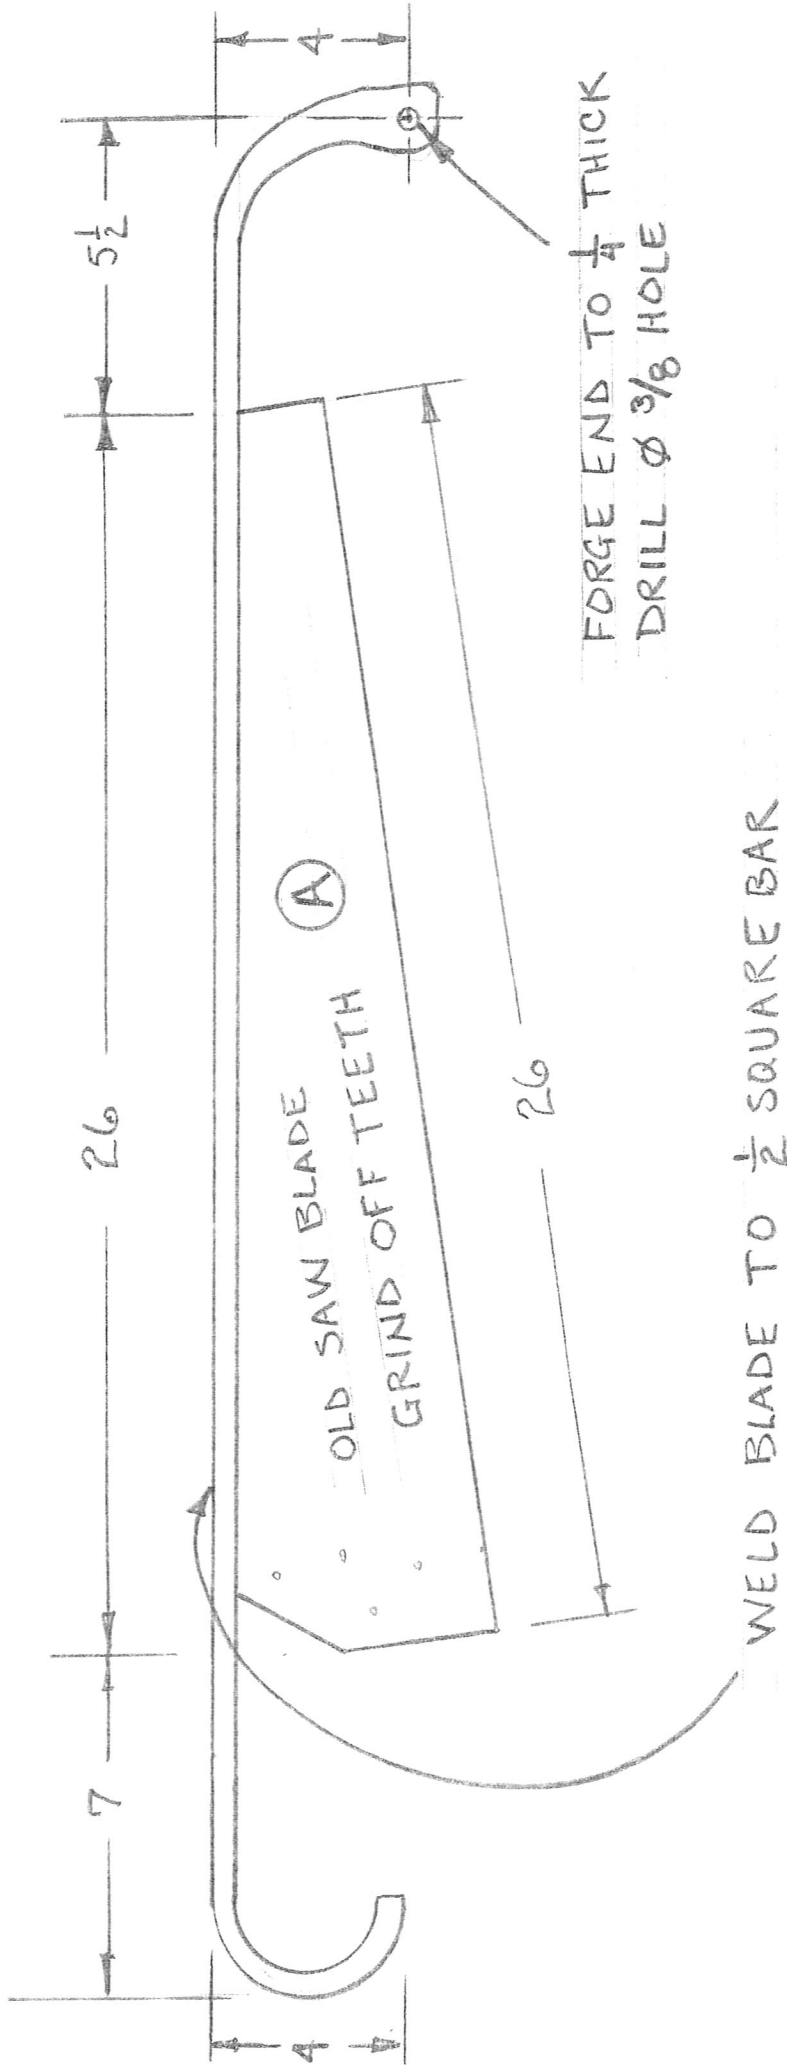

WOOD SAW BLADE FODDER CHOPPER

BY: ROB & ZACHARIAS, TILLERS INTERNATIONAL
JULY, 2010

SCALE: $\frac{1}{8}$

MEASUREMENTS: INCHES

SAW BLADE FODDER CHOPPER - TILLERS

SIDE VIEW

BACK VIEW

SAW BLADE FODDER CHOPPER

① BLADE DETAIL SCALE: 1/4

INCHES

SAW BLADE FODDER CHOPPER

BLADE PIVOT ARM (B)

SCALE: $\frac{1}{4}$

INCHES